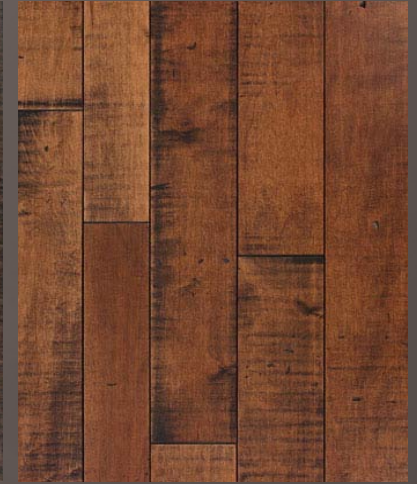

# Villa Europa Country Grade

Cherry: Geneva

Cherry: Vienna

- ▣ Distressed double stained flooring
- ▣ All natural variations are allowed
- ▣ Surface openings are patched
- ▣ 12 inch minimum and 34 inch average length

# Villa Europa Country Grade

**Maple:** Barcelona

**Maple:** Durango

**Maple:** Palermo

**Maple:** Valencia

- ▣ Distressed double stained flooring
- ▣ All natural variations are allowed
- ▣ Surface openings are patched
- ▣ 12 inch minimum and 34 inch average length

# Villa Europa Country Grade

Red Oak: Ferrara

Red Oak: Torino

- ▣ Distressed double stained flooring
- ▣ All natural variations are allowed
- ▣ Surface openings are patched
- ▣ 12 inch minimum and 34 inch average length