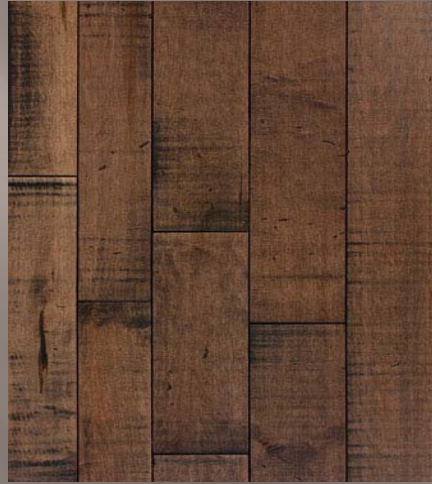

# Villa Europa Country Grade

Cherry: Geneva

Cherry: Vienna

- ▣ Distressed double stained flooring
- ▣ All natural variations are allowed
- ▣ Surface openings are patched
- ▣ 12 inch minimum and 34 inch average length

# Villa Europa Country Grade

**Maple:** Barcelona

**Maple:** Durango

**Maple:** Palermo

**Maple:** Valencia

- ▣ Distressed double stained flooring
- ▣ All natural variations are allowed
- ▣ Surface openings are patched
- ▣ 12 inch minimum and 34 inch average length

# Villa Europa Country Grade

Red Oak: Ferrara

Red Oak: Torino

- ▣ Distressed double stained flooring
- ▣ All natural variations are allowed
- ▣ Surface openings are patched
- ▣ 12 inch minimum and 34 inch average length